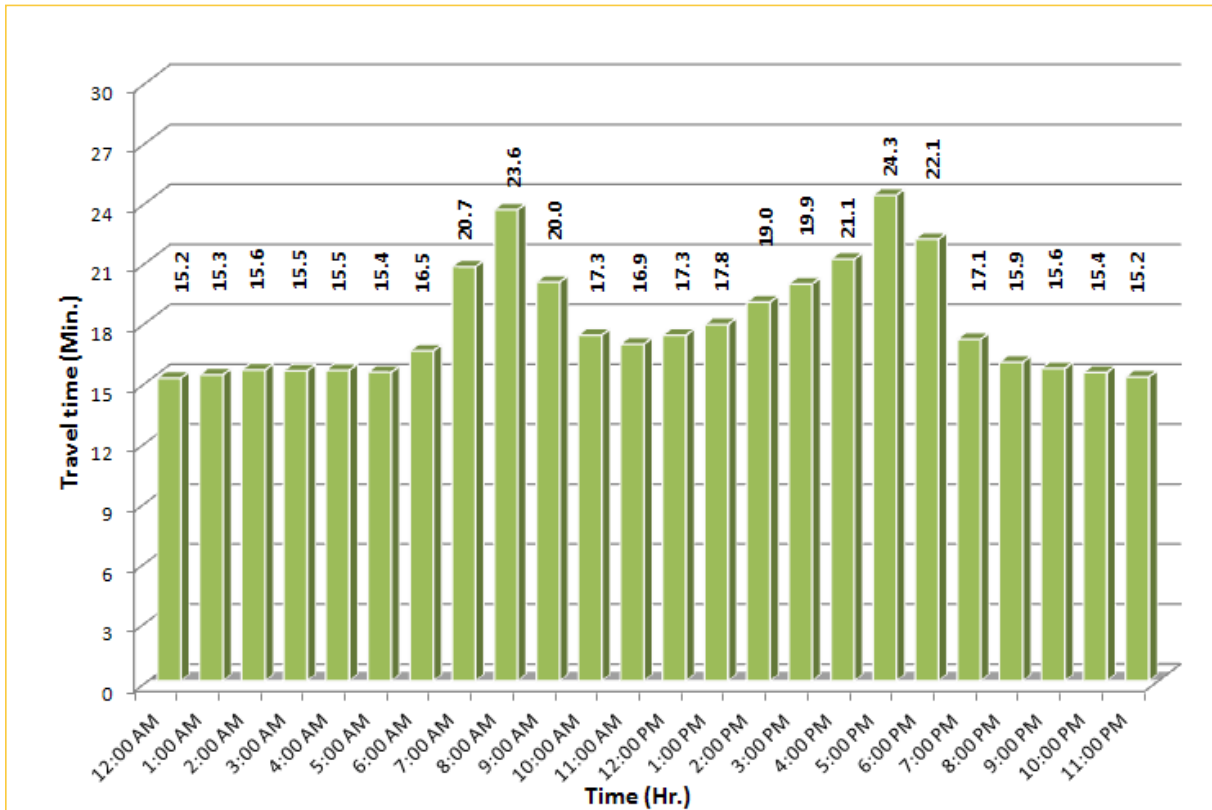

## Weekdays Travel Times by Time of Day\*

SR 826 Northbound/Eastbound : 15.6 Miles  
From: South of NW 25 Street  
To: East of NW 12 Avenue

SR 826 Southbound/Westbound: 15.6 Miles  
From: East of NW 12 Avenue  
To: South of NW 25 Street

\* Seven-month average travel times from July 2011 - January 2012.