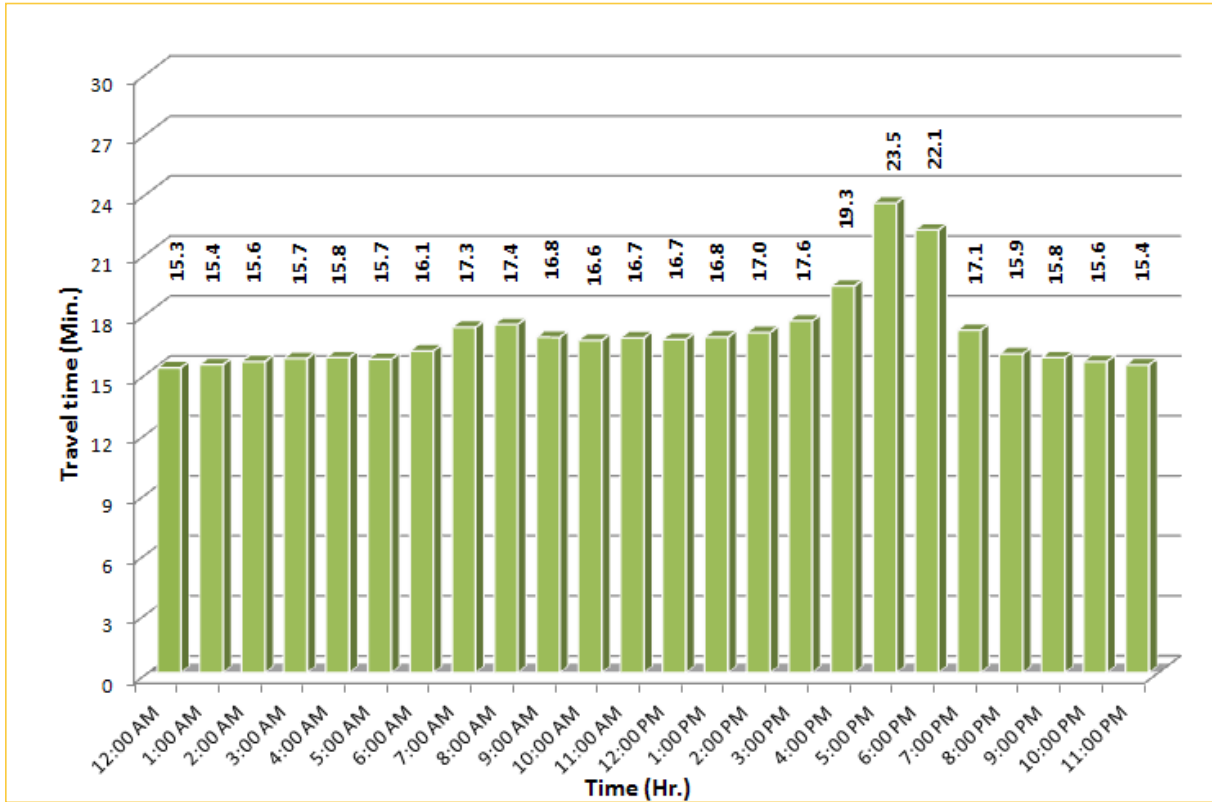

## Weekdays Travel Times by Time of Day\*

SR 826 Northbound/Eastbound : 15.6 Miles  
From: South of NW 25 Street  
To: East of NW 12 Avenue

SR 826 Southbound/Westbound: 15.6 Miles  
From: East of NW 12 Avenue  
To: South of NW 25 Street

\* Seven-month average travel times from July 2011 - January 2012.