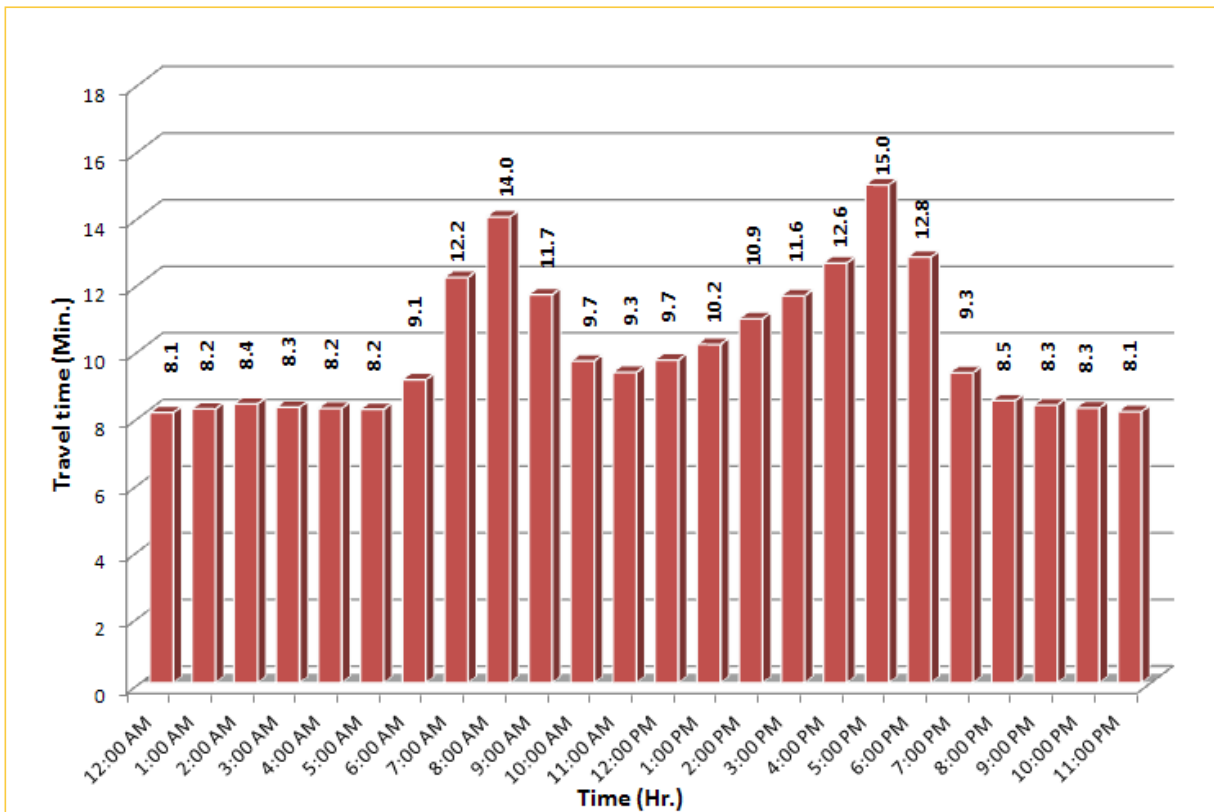

Weekdays Travel Times by Time of Day*

SR 826 Northbound: 8.4 Miles
From: South of NW 25 Street
To: North of NW 154 Street

SR 826 Southbound: 8.4 Miles
From: North of NW 154 Street
To: South of NW 25 Street

* Seven-month average travel times from July 2011 - January 2012.