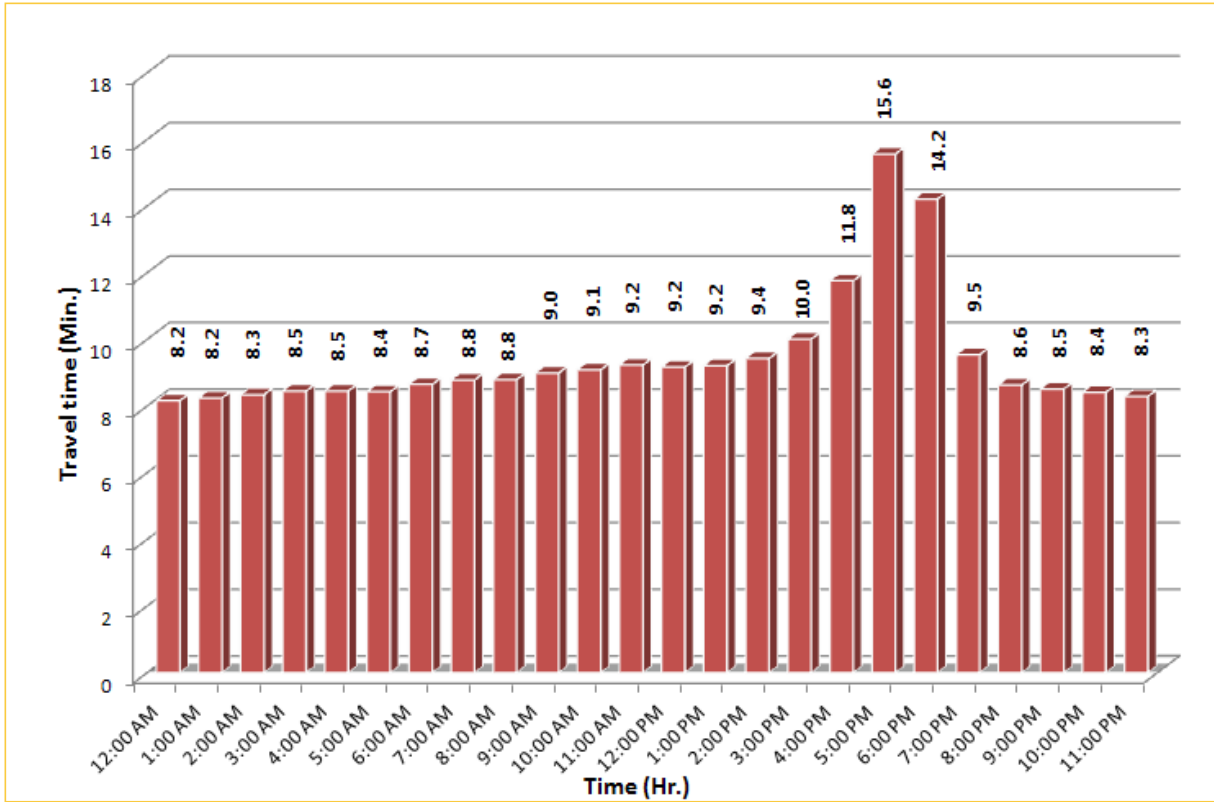

Weekdays Travel Times by Time of Day*

SR 826 Northbound: 8.4 Miles
From: South of NW 25 Street
To: North of NW 154 Street

SR 826 Southbound: 8.4 Miles
From: North of NW 154 Street
To: South of NW 25 Street

* Seven-month average travel times from July 2011 - January 2012.