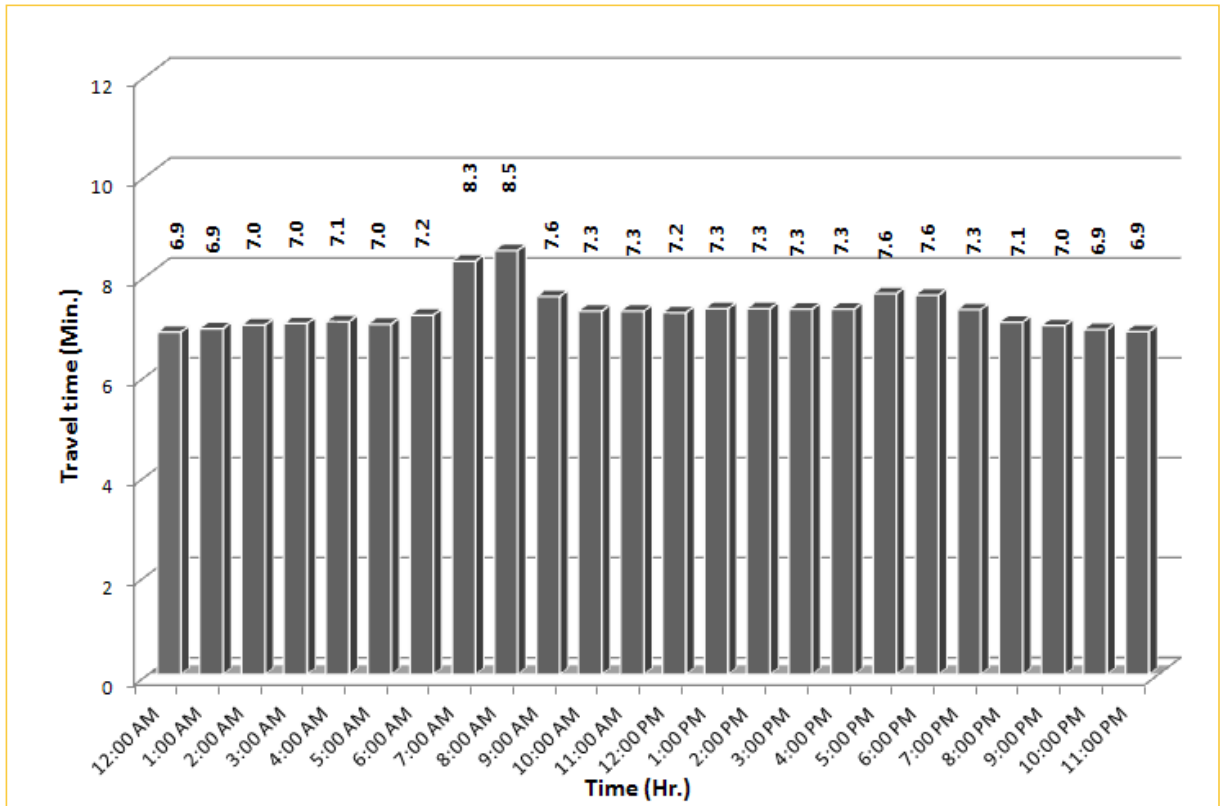

Weekdays Travel Times by Time of Day*

SR 826 Eastbound: 7.1 Miles
From: West of NW 67 Avenue
To: East of NW 12 Avenue

SR 826 Westbound: 7.1 Miles
From: East of NW 12 Avenue
To: West of NW 67 Avenue

* Seven-month average travel times from July 2011 - January 2012.