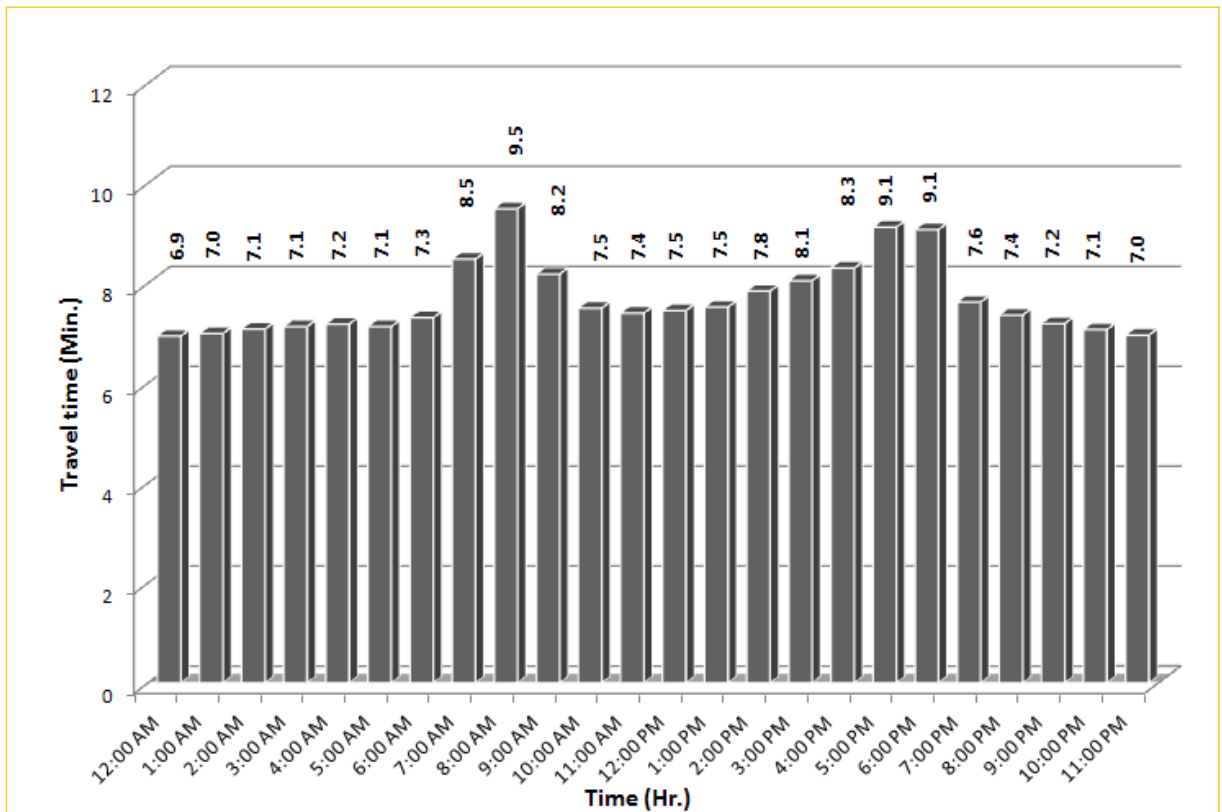

Weekdays Travel Times by Time of Day*

SR 826 Eastbound: 7.1 Miles
From: West of NW 67 Avenue
To: East of NW 12 Avenue

SR 826 Westbound: 7.1 Miles
From: East of NW 12 Avenue
To: West of NW 67 Avenue

* Seven-month average travel times from July 2011 - January 2012.