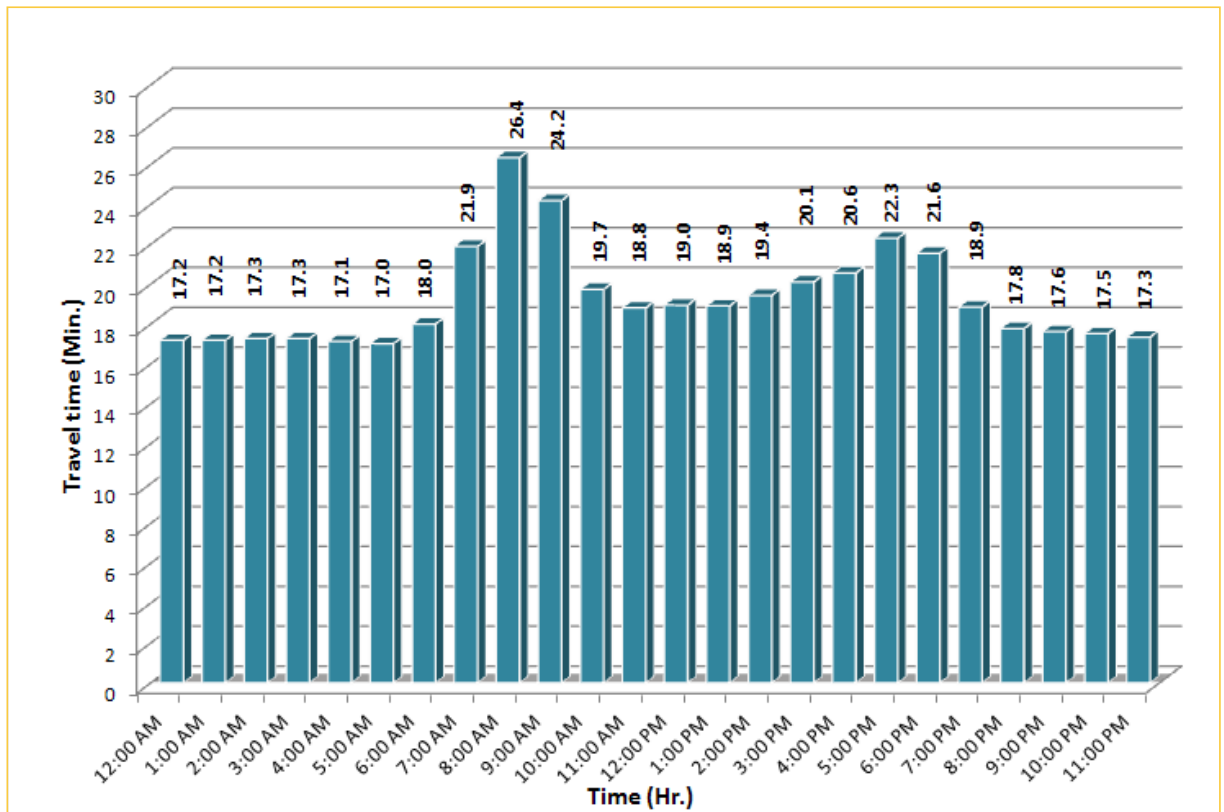

Weekdays Travel Times by Time of Day*

I-95 Northbound: 17.3 Miles
 From: US-1
 To: Miami-Dade / Broward County Line

I-95 Southbound: 17.3 Miles
 From: Miami-Dade / Broward County Line
 To: US-1

* Seven-month average travel times from July 2011 - January 2012. Excludes express lanes.