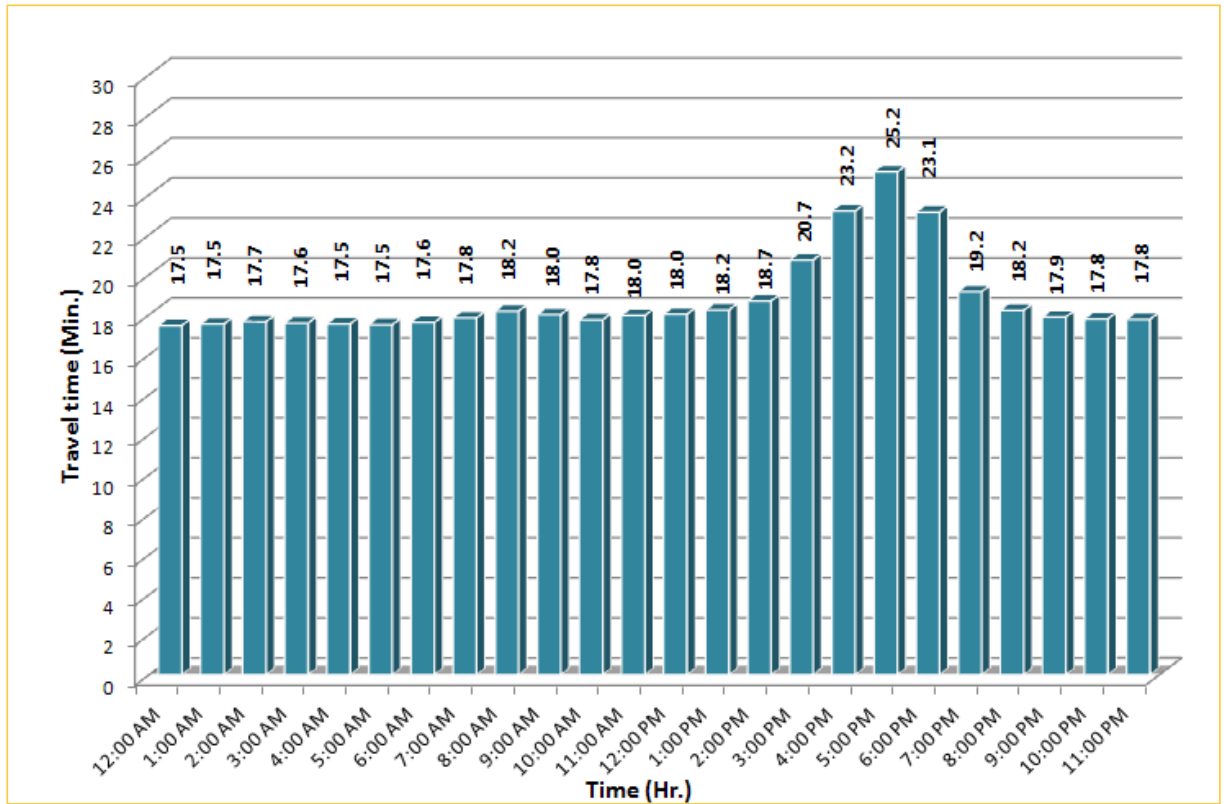

Weekdays Travel Times by Time of Day*

I-95 Northbound: 17.3 Miles
 From: US-1
 To: Miami-Dade / Broward County Line

I-95 Southbound: 17.3 Miles
 From: Miami-Dade / Broward County Line
 To: US-1

* Seven-month average travel times from July 2011 - January 2012. Excludes express lanes.