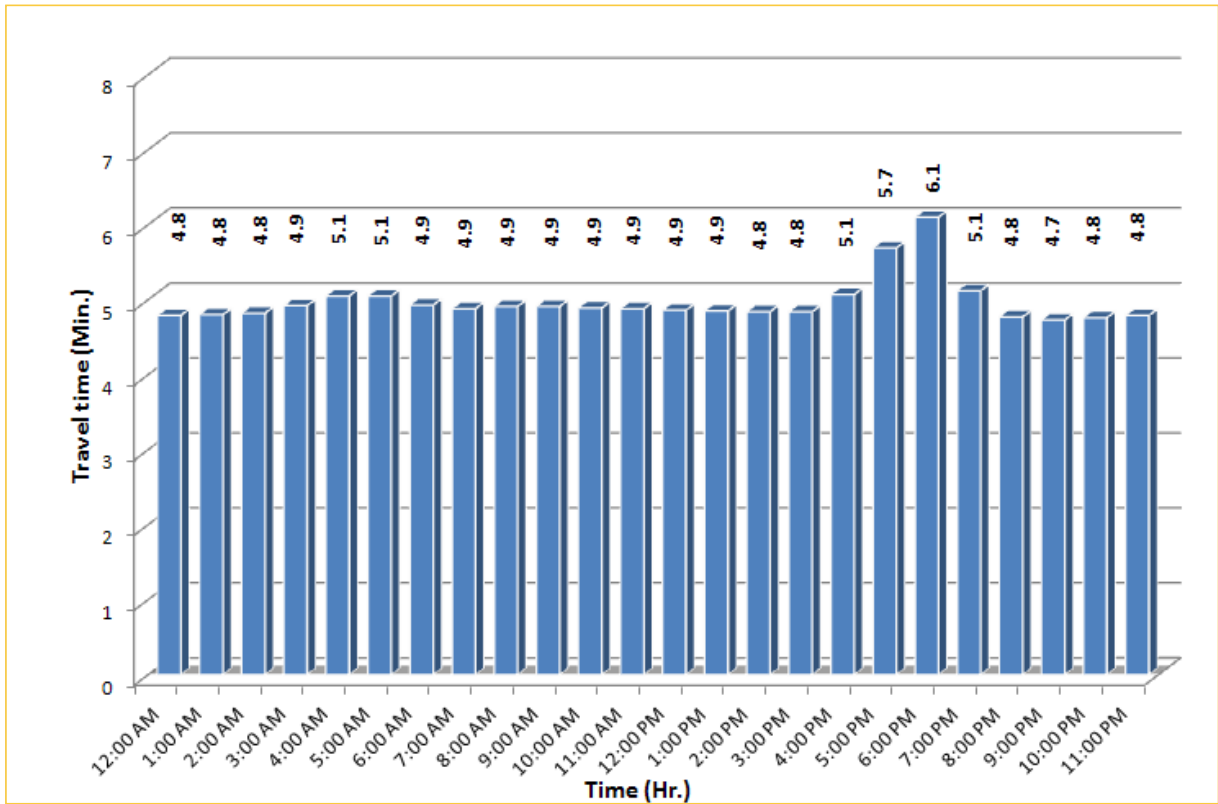

## Weekdays Travel Times by Time of Day\*

**I-75 Northbound: 5.4 Miles**  
From: West of SR 826  
To: North of Florida's Turnpike

**I-75 Southbound: 5.4 Miles**  
From: North of Florida's Turnpike  
To: West of SR 826

\* Seven-month average travel times from July 2011 - January 2012.