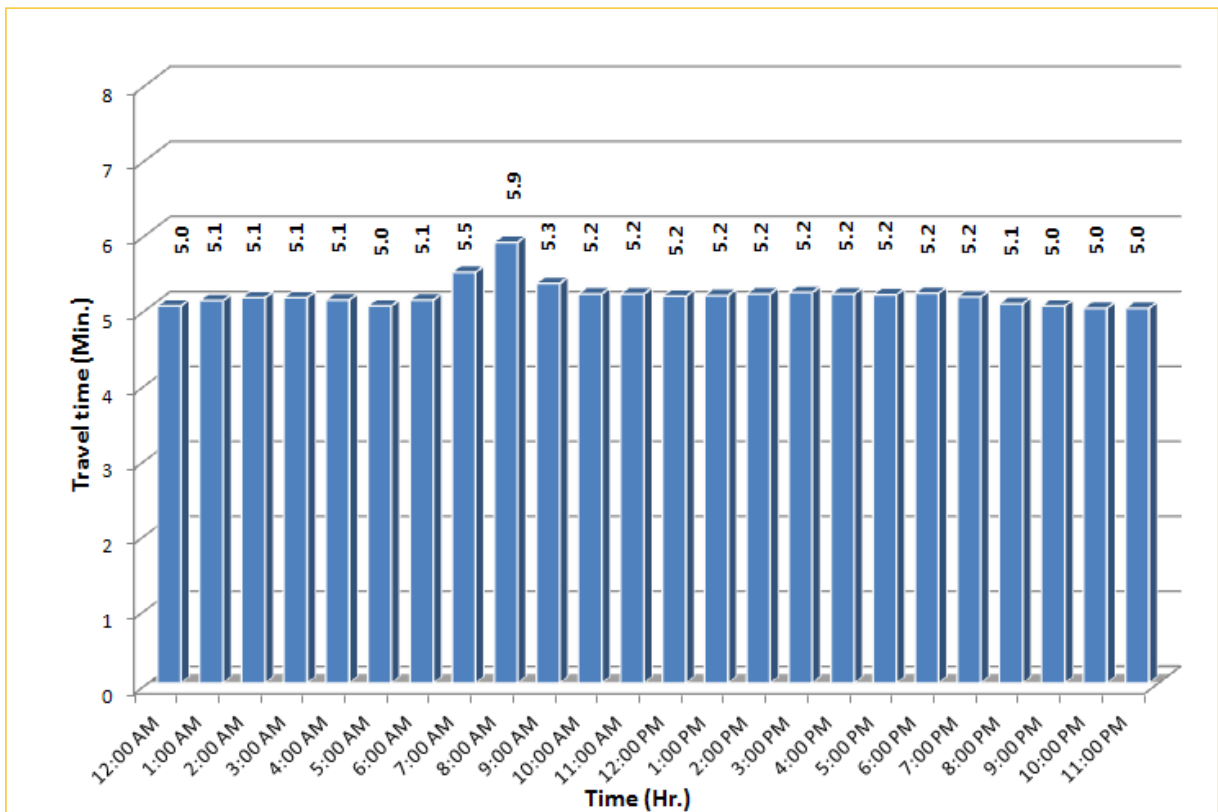

## Weekdays Travel Times by Time of Day\*

**I-75 Northbound: 5.4 Miles**  
From: West of SR 826  
To: North of Florida's Turnpike

**I-75 Southbound: 5.4 Miles**  
From: North of Florida's Turnpike  
To: West of SR 826

\* Seven-month average travel times from July 2011 - January 2012.