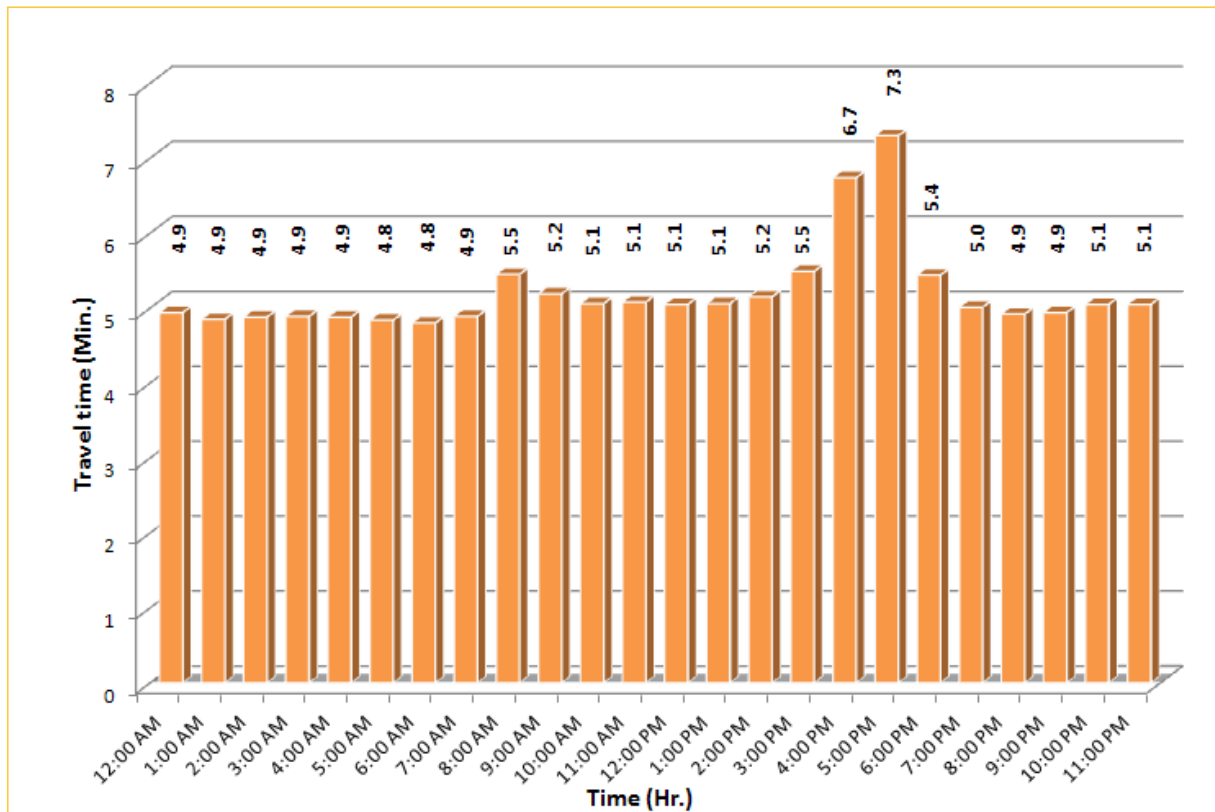

Weekdays Travel Times by Time of Day*

I-195 Eastbound: 4.9 Miles
From: West of North Miami Avenue
To: West of Alton Road

I-195 Westbound: 4.9 Miles
From: West of Alton Road
To: West of North Miami Avenue

* Seven-month average travel times from July 2011 - January 2012.