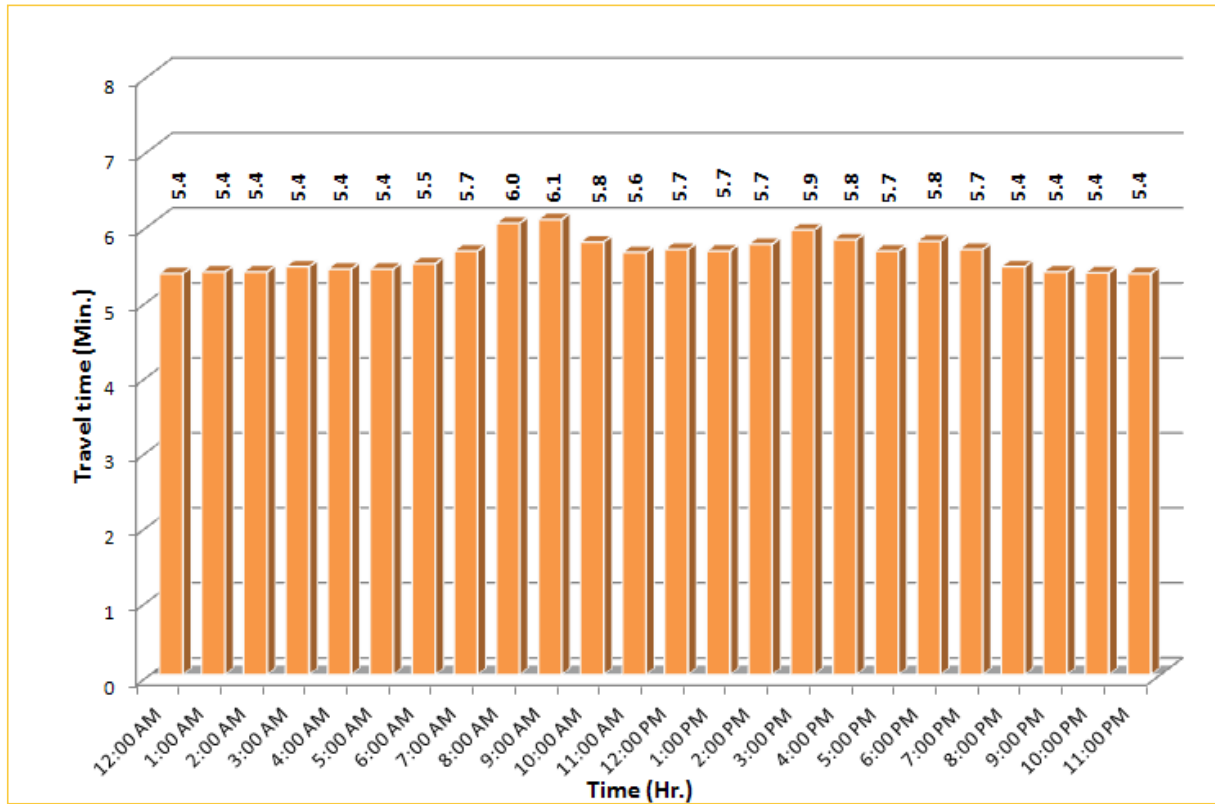

Weekdays Travel Times by Time of Day*

I-195 Eastbound: 4.9 Miles
From: West of North Miami Avenue
To: West of Alton Road

I-195 Westbound: 4.9 Miles
From: West of Alton Road
To: West of North Miami Avenue

* Seven-month average travel times from July 2011 - January 2012.